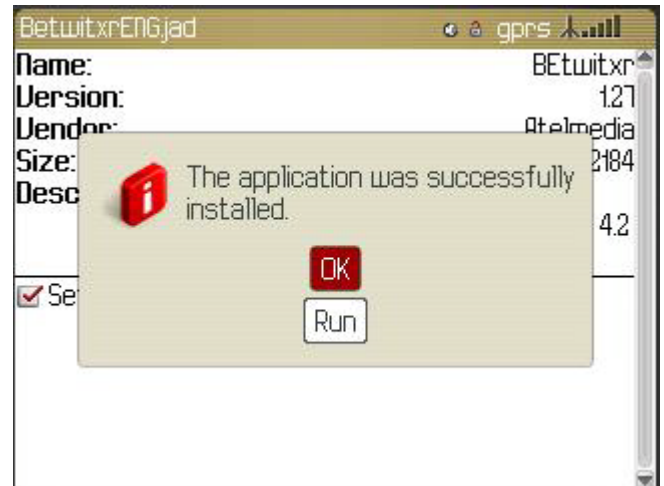

Installation Guide for BEtwitxr0.1

3. Complete the installation