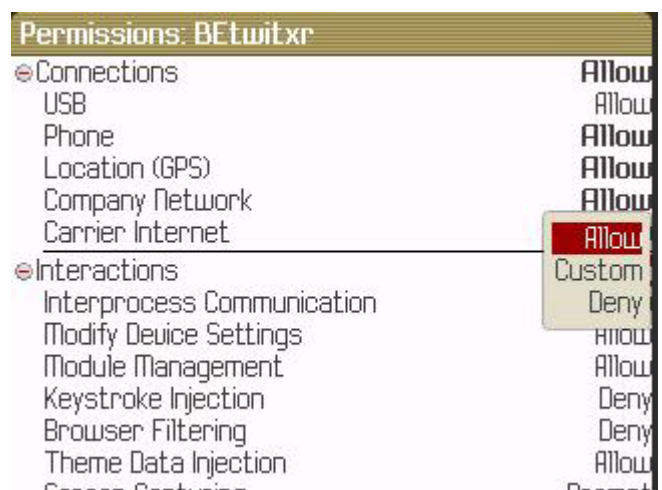

Installation Guide for BEtwitxr0.1

BEtwitxr APPLICATION

If you want to download the BEtwitxr application you will need to have a BlackBerry 81XX, 83XX, 88XX series using software 4.2 or 4.5 and a twitxr user account. If you have a BlackBerry device with these specifications follow the next downloading instructions.

1. Download BEtwitxr

To install BEtwitxr in your Blackberry device, copy and paste this address to your blackberry internet browser.

For 81XX. http://www.atelmedia.com/downloads/betwitr/8100_en

For 83XX and 88XX. http://www.atelmedia.com/downloads/betwitr/8300_en

2. Set all permissions to ALLOW

Installation Guide for BEtwitxr0.1

3. Complete the installation

Once the installation is complete reboot your BlackBerry.

4. Run BEtwitxr

5. Sign in from your BlackBerry

With your twitxr user information