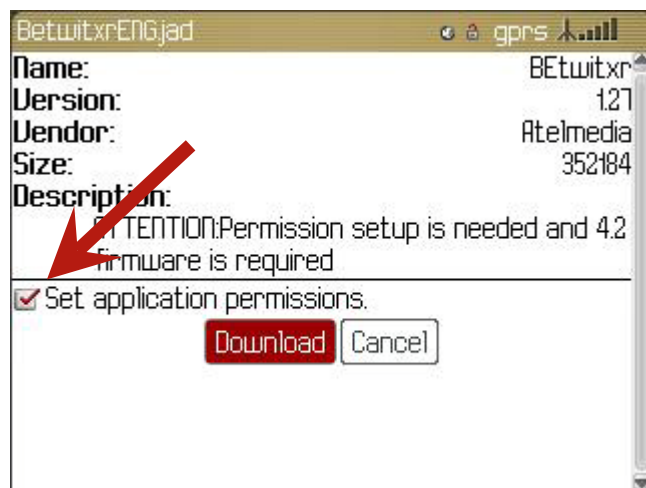

Installation Guide for BEtwitxr0.1

BEtwitxr APPLICATION

If you want to download the BEtwitxr application you will need to have a BlackBerry 81XX, 83XX, 88XX series using software 4.2 or 4.5 and a twitxr user account. If you have a BlackBerry device with these specifications follow the next downloading instructions.

1. Download BEtwitxr

To install BEtwitxr in your Blackberry device, copy and paste this address to your blackberry internet browser.

For 81XX. <http://www.atelmedia.com/downloads/betwitr/8100_en>

For 83XX and 88XX. <http://www.atelmedia.com/downloads/betwitr/8300_en>

2. Set all permissions to ALLOW